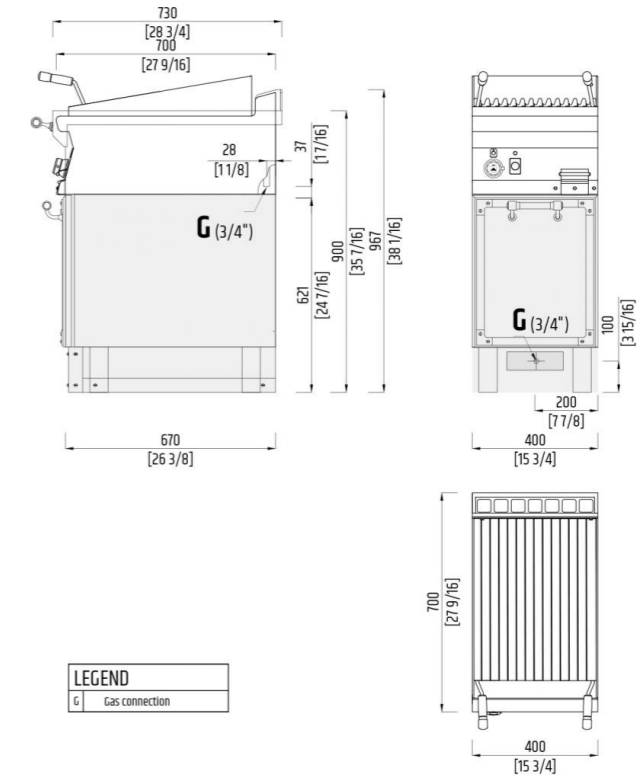

DETAILS

LEGEND	
G	Gas connection

TECHNICAL INFO

WIDTH	15 3/4" in
DEPTH	28 3/4" in