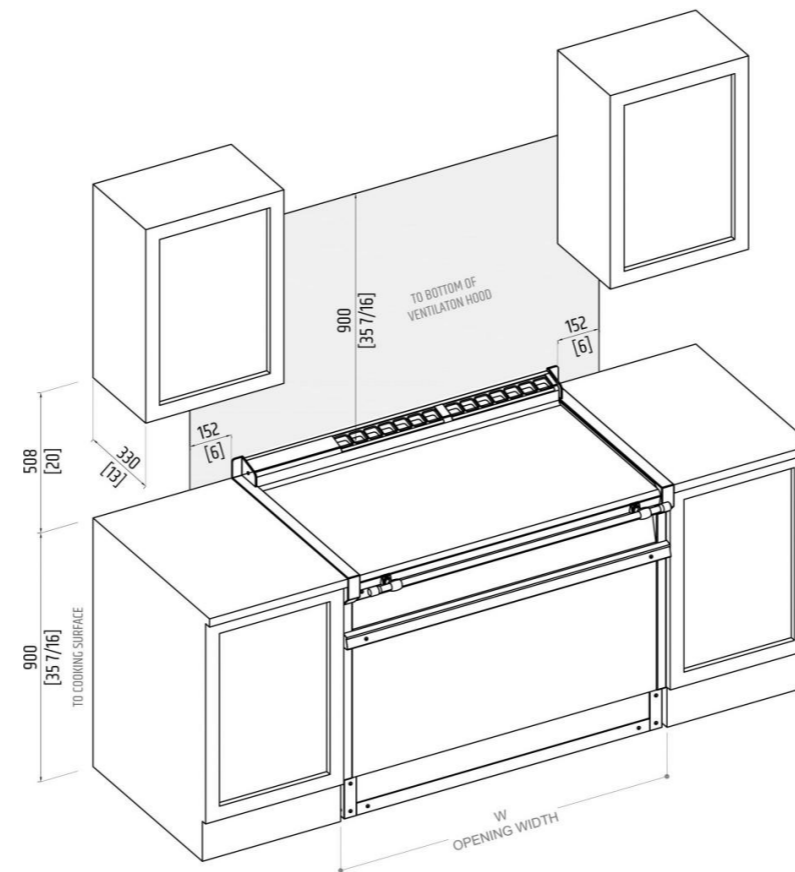

INSTALLATION SCHEME

NOTE: (i) Shaded area above countertop indicates minimum clearance to combustible surfaces, combustible materials cannot be located within this area. (ii) The furniture that is next to the range cooker must not be placed on the floor but must be lifted by means of feet to allow for aeration.