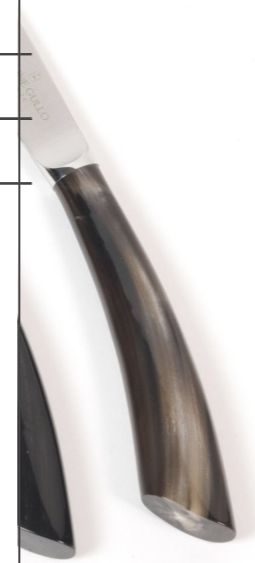

FLORENTINA ACGKNBN980AS

SET COLTELLI DA BISTECCA
STEAK KNIVES SET

SERIES

TECNOLOGICO
TECHNICAL DRAWINGS
WALL DUCTING
PROFESSIONAL AIR EXHAUSTER
PROFESSIONAL AIR EXHAUSTER

CONTROL PANEL
CONTROL TYPE - CONTROL TYPE | 4 speed mechanical control + remote control

PERFORMANCES

FEATURES

DIMENSIONS / WEIGHT MEDIA NOT AVAILABLE

POWER RATINGS (115 V, 60 HZ)

POWER RATING - WATTAGE

SET COLTELLI DA BISTECCA
STEAK KNIVES SET
Set coltelli da bistecca in acciaio inox con manico pieno in corno di bufalo nero. Ogni set è composto da 6 coltelli.

Steak knife set made of stainless steel with a full handle in blonde buffalo horn. Each set consists of 6 knives

CARATTERISTICHE
FE/

SET MEDIA NOT AVAILABLE

Set da 6 coltelli.

Set: 6 knives.

DO E COLLEGAME
ID CONNECTIONS