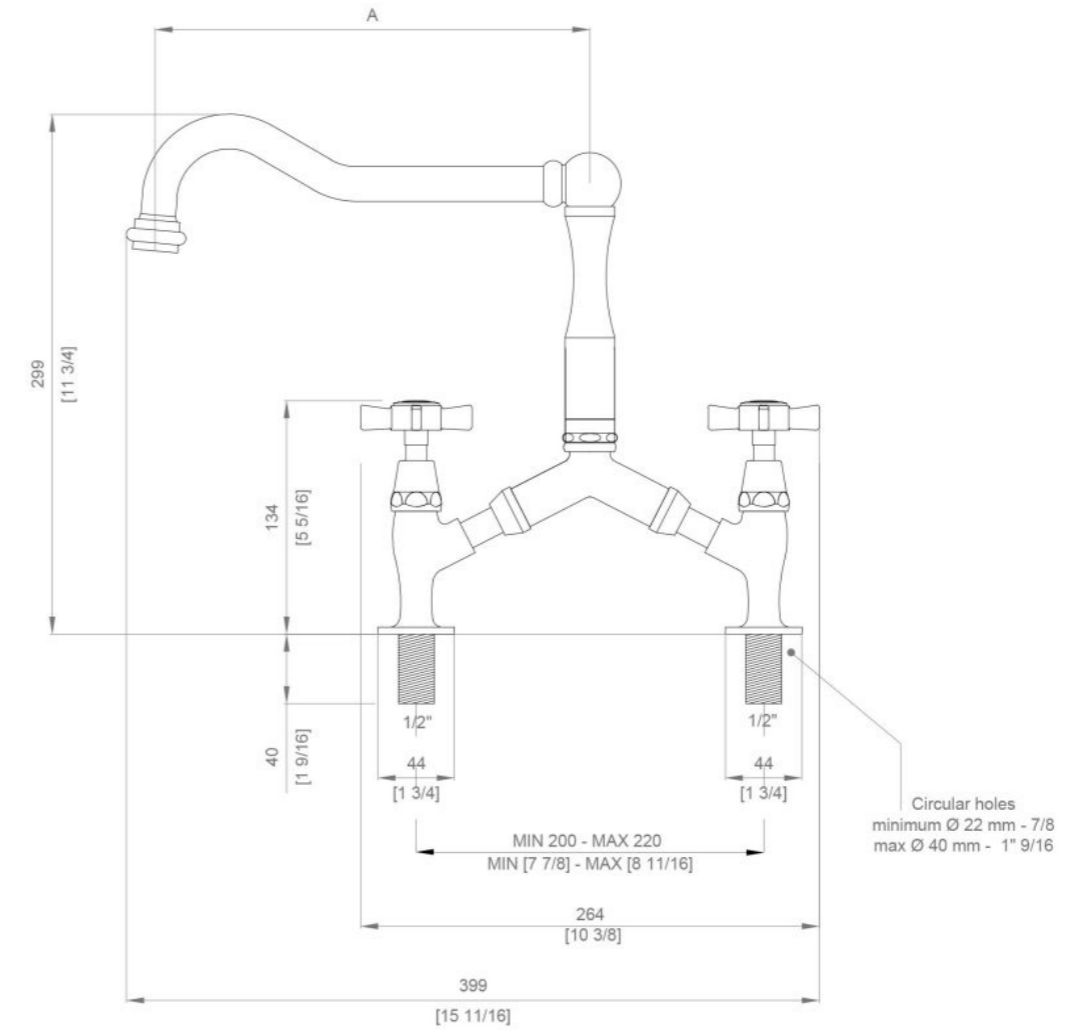

### Rubinetto Faucet

Rubinetto a ponte in ottone brunito.  
Bridge burnished brass tap.

### DATI TECNICI TECHNICAL INFO

ADJUSTABLE VERSUS FIXED SPRAY	Fixed Spray
DECK THICKNESS MAXIMUM	1 9/16"
DECK THICKNESS MINIMUM	0"
FITTING HOLE DIAMETER	1 1/8"
HANDLE TURN ANGLE	Quarter Turn
DEPTH / WIDTH	9 13/16"
TOTAL HEIGHT	12 10/16"
SPOUT HEIGHT JET	Maximum: 9 13/16" - Minimum: 9 1/16"
INDEX MARKING	Hot/Cold
HOSE OR INLET CONNECTION SIZE	1/2" Male NPT
NUMBER OF HANDLES	Two
NUMBER OF HOLES	Two
PRIMARY MATERIAL	Brass
SPOUT REACH	9 13/16"
SPOUT SWIVEL	Yes
SUGGESTED APPLICATION	Bar, Kitchen, Laundry
VALVE MATERIAL	Ceramic
PULL OUT AERATOR FUNCTION	no
HANDLE SPREAD MAXIMUM	7 1/16" - 9 13/16"
INSTALLATION TYPE	TOP Mounted

### DISEGNO TECNICO TECHNICAL DRAWINGS

A = 250/300 mm

Le immagini non sono vincolanti. La ditta si riserva di apportare modifiche senza preavviso.

The pictures are purely representative. The manufacturer reserves the right to modify the technical data and models without previous notice.