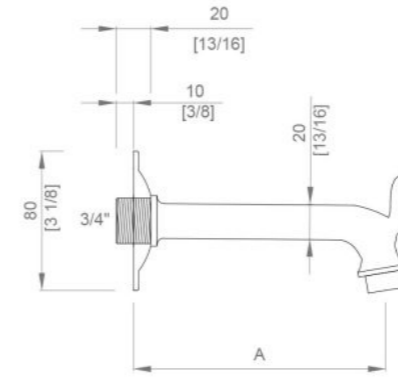

DESCRIZIONE DESCRIPTION

Rubinetto Faucet

Miscelatore a parete in ottone brunito con getto fisso.
Single wall mounted lever mixer in burnished brass. Suitable for outside.

DATI TECNICI TECHNICAL INFO

ADJUSTABLE VERSUS FIXED SPRAY	Fixed Spray
DECK THICKNESS MINIMUM	0"
FITTING HOLE DIAMETER	3/4"
HANDLE TURN ANGLE	NON DATO
DEPTH / WIDTH	5 45/64"
INDEX MARKING	Hot/Cold
HOSE OR INLET CONNECTION SIZE	3/8" Female NPT
NUMBER OF HANDLES	One
NUMBER OF HOLES	Two
PRIMARY MATERIAL	Brass
SPOUT SWIVEL	No
SUGGESTED APPLICATION	Bar, Kitchen, Laundry
VALVE MATERIAL	Ceramic
PULL OUT AERATOR FUNCTION	no
INSTALLATION TYPE	Wall Mounted

DISEGNO TECNICO TECHNICAL DRAWINGS

A = 145 mm