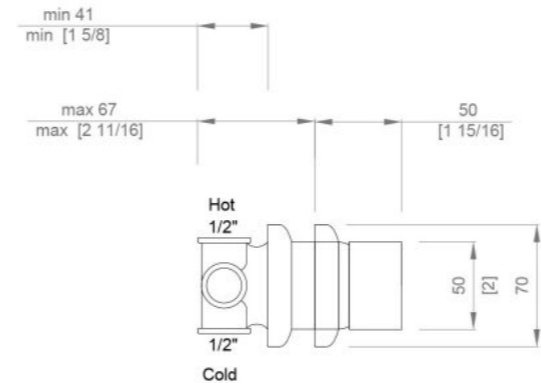

DESCRIZIONE DESCRIPTION

Rubinetto Faucet

Miscelatore a parete in ottone brunito con getto fisso.
Single wall mounted lever mixer in burnished brass. Suitable for outside.

DATI TECNICI TECHNICAL INFO

ADJUSTABLE VERSUS FIXED SPRAY	Fixed Spray
DECK THICKNESS MINIMUM	0"
FITTING HOLE DIAMETER	3/4"
HANDLE TURN ANGLE	NON DATO
DEPTH / WIDTH	5 45/64"
INDEX MARKING	Hot/Cold
HOSE OR INLET CONNECTION SIZE	3/8" Female NPT
NUMBER OF HANDLES	One
NUMBER OF HOLES	Two
PRIMARY MATERIAL	Brass
SPOUT SWIVEL	No
SUGGESTED APPLICATION	Bar, Kitchen, Laundry
VALVE MATERIAL	Ceramic
PULL OUT AERATOR FUNCTION	no
INSTALLATION TYPE	Wall Mounted

DISEGNO TECNICO TECHNICAL DRAWINGS

A = 145 mm