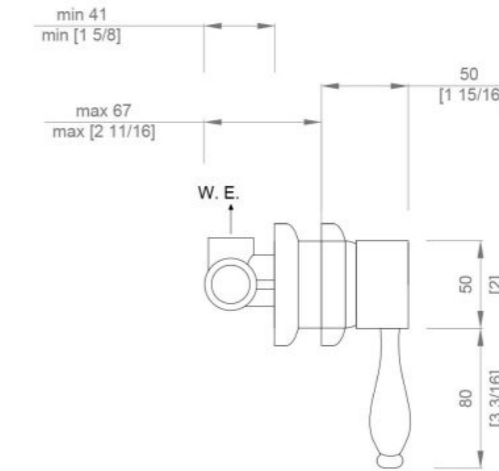

DESCRIZIONE DESCRIPTION

Rubinetto Faucet

Miscelatore a parete in ottone brunito con getto fisso.
Single wall mounted lever mixer in burnished brass. Suitable for outside.

DATI TECNICI TECHNICAL INFO

ADJUSTABLE VERSUS FIXED SPRAY	Fixed Spray
DECK THICKNESS MINIMUM	0"
FITTING HOLE DIAMETER	3/4"
HANDLE TURN ANGLE	NON DATO
DEPTH / WIDTH	5 45/64"
INDEX MARKING	Hot/Cold
HOSE OR INLET CONNECTION SIZE	3/8" Female NPT
NUMBER OF HANDLES	One
NUMBER OF HOLES	Two
PRIMARY MATERIAL	Brass
SPOUT SWIVEL	No
SUGGESTED APPLICATION	Bar, Kitchen, Laundry
VALVE MATERIAL	Ceramic
PULL OUT AERATOR FUNCTION	no
INSTALLATION TYPE	Wall Mounted

DISEGNO TECNICO TECHNICAL DRAWINGS

A = 145 mm