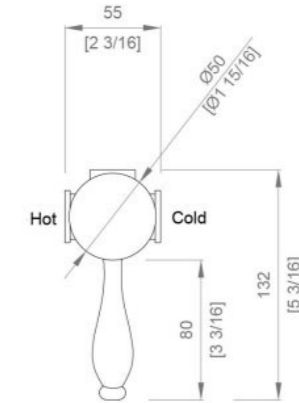

DESCRIZIONE DESCRIPTION

Rubinetto Faucet

Miscelatore a parete in ottone brunito con getto fisso.
Single wall mounted lever mixer in burnished brass. Suitable for outside.

DATI TECNICI TECHNICAL INFO

ADJUSTABLE VERSUS FIXED SPRAY	Fixed Spray
DECK THICKNESS MINIMUM	0"
FITTING HOLE DIAMETER	3/4"
HANDLE TURN ANGLE	NON DATO
DEPTH / WIDTH	5 45/64"
INDEX MARKING	Hot/Cold
HOSE OR INLET CONNECTION SIZE	3/8" Female NPT
NUMBER OF HANDLES	One
NUMBER OF HOLES	Two
PRIMARY MATERIAL	Brass
SPOUT SWIVEL	No
SUGGESTED APPLICATION	Bar, Kitchen, Laundry
VALVE MATERIAL	Ceramic
PULL OUT AERATOR FUNCTION	no
INSTALLATION TYPE	Wall Mounted

DISEGNO TECNICO TECHNICAL DRAWINGS

A = 145 mm