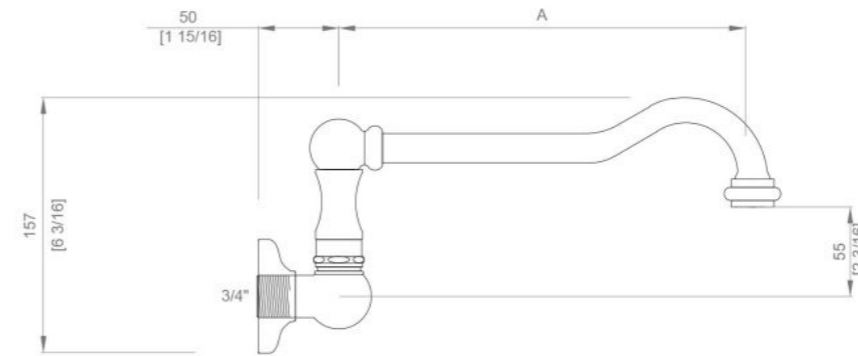

DESCRIZIONE DESCRIPTION

Rubinetto Faucet

Miscelatore in ottone brunito a parete. Getto orientabile.
Single lever mixer wall mounted in burnished brass

DATI TECNICI TECHNICAL INFO

ADJUSTABLE VERSUS FIXED SPRAY	Fixed Spray
DECK THICKNESS MINIMUM	0"
FITTING HOLE DIAMETER	Spout: 1 1/8" - Valve body: 2 3/16"
HANDLE TURN ANGLE	Quarter Turn Each Way
DEPTH / WIDTH	9 13/16"
TOTAL HEIGHT	4 13/16"
INDEX MARKING	Hot/Cold
HOSE OR INLET CONNECTION SIZE	Spout: 1/2" Male NPT Valve body : 1/2" Female NPT
NUMBER OF HANDLES	One
NUMBER OF HOLES	Two
PRIMARY MATERIAL	Brass
SPOUT REACH	9 13/16"
SPOUT SWIVEL	Yes
SUGGESTED APPLICATION	Bar, Kitchen, Laundry
VALVE MATERIAL	Ceramic
PULL OUT AERATOR FUNCTION	no
INSTALLATION TYPE	Wall Mounted

DISEGNO TECNICO TECHNICAL DRAWINGS

A = 250/300 mm