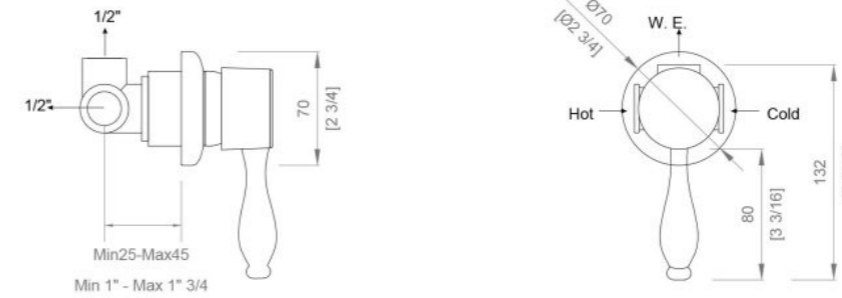

DESCRIZIONE DESCRIPTION

Rubinetto Faucet

Miscelatore in ottone brunito a parete. Getto orientabile.
Single lever mixer wall mounted in burnished brass

DATI TECNICI TECHNICAL INFO

ADJUSTABLE VERSUS FIXED SPRAY	Fixed Spray
DECK THICKNESS MINIMUM	0"
FITTING HOLE DIAMETER	Spout: 1 1/8" - Valve body: 2 3/16"
HANDLE TURN ANGLE	Quarter Turn Each Way
DEPTH / WIDTH	9 13/16"
TOTAL HEIGHT	4 13/16"
INDEX MARKING	Hot/Cold
HOSE OR INLET CONNECTION SIZE	Spout: 1/2" Male NPT Valve body : 1/2" Female NPT
NUMBER OF HANDLES	One
NUMBER OF HOLES	Two
PRIMARY MATERIAL	Brass
SPOUT REACH	9 13/16"
SPOUT SWIVEL	Yes
SUGGESTED APPLICATION	Bar, Kitchen, Laundry
VALVE MATERIAL	Ceramic
PULL OUT AERATOR FUNCTION	no
INSTALLATION TYPE	Wall Mounted

DISEGNO TECNICO TECHNICAL DRAWINGS

A = 250/300 mm