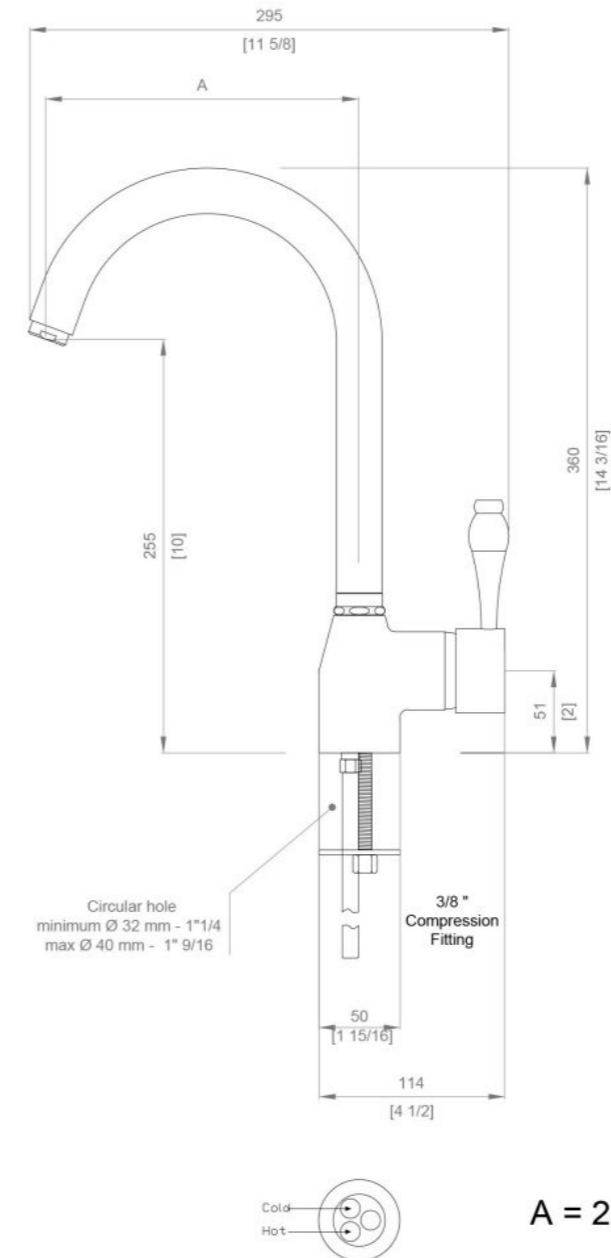

70

ESSENTIAL SERIES

RBR011

RUBINETTO
FAUCET

OFFICINE GULLO
FIRENZE

DESCRIZIONE DESCRIPTION

Rubinetto Faucet

Miscelatore in ottone brunito con getto ad arco.
Single lever mixer in burnished brass with curved gooseneck

DATI TECNICI TECHNICAL INFO

ADJUSTABLE VERSUS FIXED SPRAY	Fixed Spray
DECK THICKNESS MAXIMUM	1 3/8"
DECK THICKNESS MINIMUM	0"
FITTING HOLE DIAMETER	1 1/4"
HANDLE TURN ANGLE	Quarter Turn Each Way
DEPTH / WIDTH	3 1/8"
TOTAL HEIGHT	14 3/16"
SPOUT HEIGHT JET	10 1/16"
HOSE OR INLET CONNECTION SIZE	3/8" Female NPT
HOSE CONNECTION LENGTH	17 11/16"
NUMBER OF HANDLES	One
NUMBER OF HOLES	One Hole
PRIMARY MATERIAL	Brass
SPOUT REACH	7 11/16"
SPOUT SWIVEL	Yes
SUGGESTED APPLICATION	Bar, Kitchen, Laundry
VALVE MATERIAL	Ceramic
PULL OUT AERATOR FUNCTION	no
INSTALLATION TYPE	TOP Mounted

DISEGNO TECNICO TECHNICAL DRAWINGS

A = 225 mm

Le immagini non sono vincolanti. La ditta si riserva di apportare modifiche senza preavviso.

The pictures are purely representative. The manufacturer reserves the right to modify the technical data and models without previous notice.