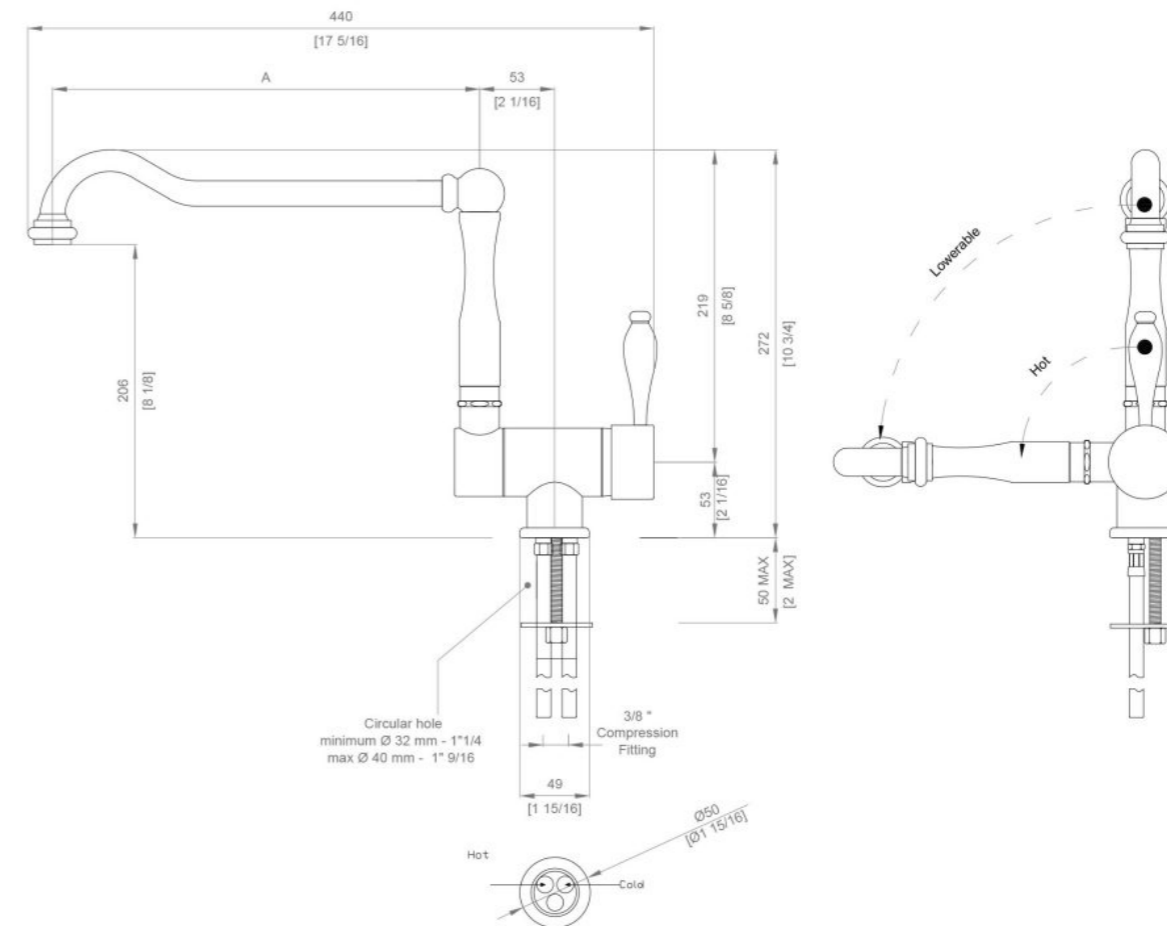

70

ESSENTIAL SERIES

RBRO08AB

RUBINETTO
FAUCET

OFFICINE GULLO
FIRENZE

DESCRIZIONE DESCRIPTION

Rubinetto Faucet

Miscelatore abbattibile in ottone brunito.
Lowerable single lever mixer in brushed brass.

DATI TECNICI TECHNICAL INFO

ADJUSTABLE VERSUS FIXED SPRAY	Fixed Spray
DECK THICKNESS MAXIMUM	1 9/16"
DECK THICKNESS MINIMUM	0"
FITTING HOLE DIAMETER	1 1/4"
HANDLE TURN ANGLE	Quarter Turn Each Way
DEPTH / WIDTH	5 9/16"
TOTAL HEIGHT	10 7/8"
SPOUT HEIGHT JET	3 3/16"
HOSE OR INLET CONNECTION SIZE	3/8" Female NPT
HOSE CONNECTION LENGTH	13 3/8"
NUMBER OF HANDLES	One
NUMBER OF HOLES	One Hole
PRIMARY MATERIAL	Brass
SPOUT REACH	9 13/16"
SPOUT SWIVEL	Yes
SUGGESTED APPLICATION	Under Window Kitchen
VALVE MATERIAL	Ceramic
PULL OUT AERATOR FUNCTION	no
INSTALLATION TYPE	TOP Mounted

DISEGNO TECNICO TECHNICAL DRAWINGS

A = 250/300 mm

Le immagini non sono vincolanti. La ditta si riserva di apportare modifiche senza preavviso.

The pictures are purely representative. The manufacturer reserves the right to modify the technical data and models without previous notice.