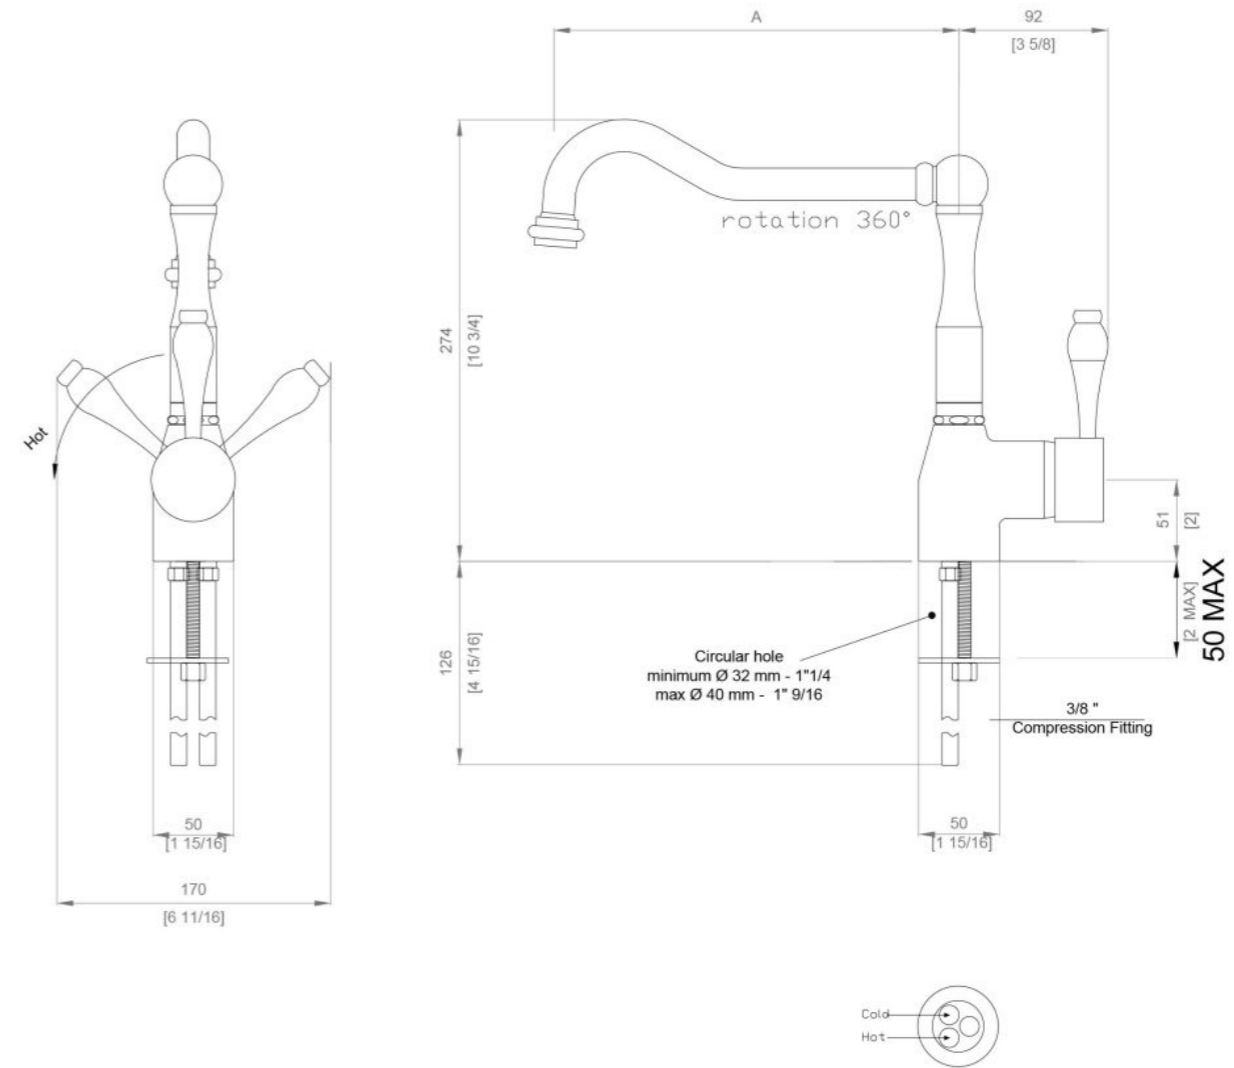

DESCRIZIONE
DESCRIPTION

Rubinetto
Faucet

Miscelatore in ottone brunito.
Single lever mixer in brushed brass.

DATI TECNICI
TECHNICAL INFO

ADJUSTABLE VERSUS FIXED SPRAY	Fixed Spray
DECK THICKNESS MAXIMUM	13/8"
DECK THICKNESS MINIMUM	0"
FITTING HOLE DIAMETER	1 1/4"
HANDLE TURN ANGLE	Quarter Turn Each Way
DEPTH / WIDTH	3 1/2"
TOTAL HEIGHT	10 5/8"
SPOUT HEIGHT JET	7 13/16"
HOSE OR INLET CONNECTION SIZE	3/8" Female NPT
HOSE CONNECTION LENGTH	17 11/16"
NUMBER OF HANDLES	One
NUMBER OF HOLES	One Hole
PRIMARY MATERIAL	Brass
SPOUT REACH	9 13/16"
SPOUT SWIVEL	Yes
SUGGESTED APPLICATION	Bar, Kitchen, Laundry
VALVE MATERIAL	Ceramic
PULL OUT AERATOR FUNCTION	no
INSTALLATION TYPE	TOP Mounted

DISEGNO TECNICO
TECHNICAL DRAWINGS

A = 250/300 mm