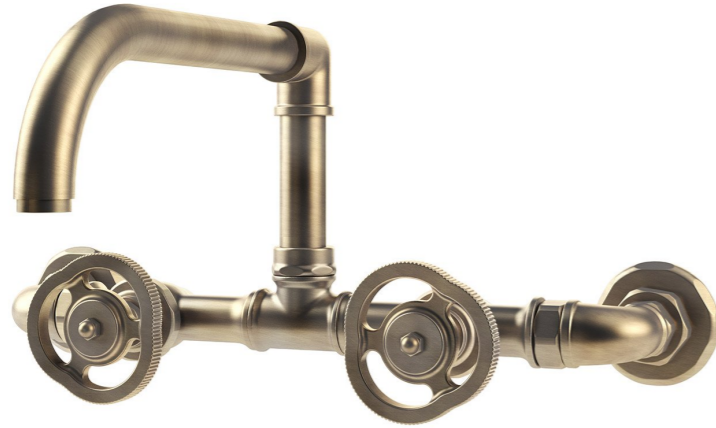

DESCRIZIONE DESCRIPTION

Rubinetto Faucet

Rubinetto a parete in ottone brunito.
Wall mounted tap in burnished brass.

DATI TECNICI TECHNICAL INFO

ADJUSTABLE VERSUS FIXED SPRAY	Fixed Spray
DECK THICKNESS MINIMUM	0"
FITTING HOLE DIAMETER	1 1/8"
HANDLE TURN ANGLE	Quarter Turn
DEPTH / WIDTH	8 12/16"
INDEX MARKING	Hot/Cold
HOSE OR INLET CONNECTION SIZE	1/2" Male NPT
NUMBER OF HANDLES	Two
NUMBER OF HOLES	Two
PRIMARY MATERIAL	Brass
SPOUT REACH	9 13/16"
SPOUT SWIVEL	Yes
SUGGESTED APPLICATION	Bar, Kitchen, Laundry
VALVE MATERIAL	Ceramic
PULL OUT AERATOR FUNCTION	no
HANDLE SPREAD MAXIMUM	6 2/16"
INSTALLATION TYPE	Wall Mounted