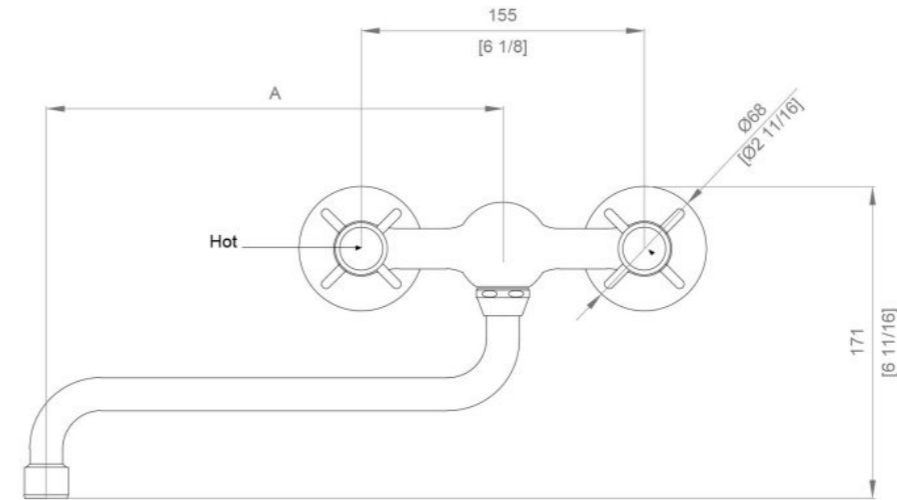

DESCRIZIONE DESCRIPTION

Rubinetto Faucet

Rubinetto a parete in ottone brunito.
Wall mounted tap in burnished brass.

DATI TECNICI TECHNICAL INFO

ADJUSTABLE VERSUS FIXED SPRAY	Fixed Spray
DECK THICKNESS MINIMUM	0"
FITTING HOLE DIAMETER	1 1/8"
HANDLE TURN ANGLE	Quarter Turn
DEPTH / WIDTH	8 12/16"
INDEX MARKING	Hot/Cold
HOSE OR INLET CONNECTION SIZE	1/2" Male NPT
NUMBER OF HANDLES	Two
NUMBER OF HOLES	Two
PRIMARY MATERIAL	Brass
SPOUT REACH	9 13/16"
SPOUT SWIVEL	Yes
SUGGESTED APPLICATION	Bar, Kitchen, Laundry
VALVE MATERIAL	Ceramic
PULL OUT AERATOR FUNCTION	no
HANDLE SPREAD MAXIMUM	6 2/16"
INSTALLATION TYPE	Wall Mounted

DISEGNO TECNICO TECHNICAL DRAWINGS

A = 250/300 mm