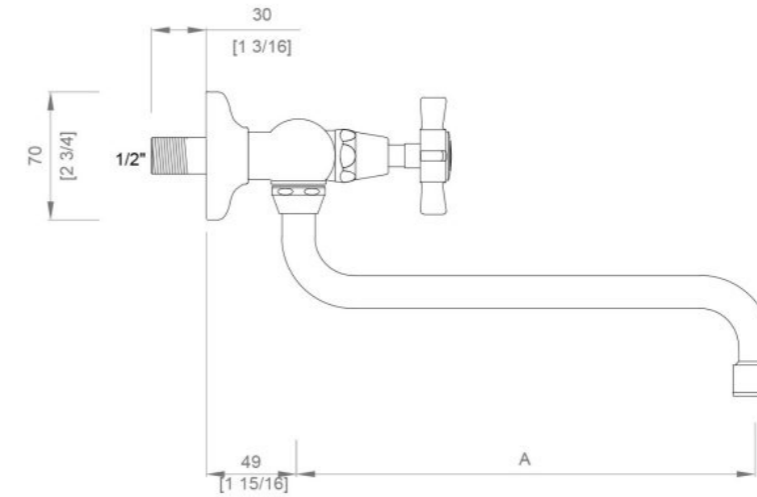

DESCRIZIONE DESCRIPTION

Rubinetto Faucet

Rubinetto a parete in ottone brunito.
Wall mounted tap in burnished brass.

DATI TECNICI TECHNICAL INFO

ADJUSTABLE VERSUS FIXED SPRAY	Fixed Spray
DECK THICKNESS MINIMUM	0"
FITTING HOLE DIAMETER	1 1/8"
HANDLE TURN ANGLE	Quarter Turn
DEPTH / WIDTH	8 12/16"
INDEX MARKING	Hot/Cold
HOSE OR INLET CONNECTION SIZE	1/2" Male NPT
NUMBER OF HANDLES	Two
NUMBER OF HOLES	Two
PRIMARY MATERIAL	Brass
SPOUT REACH	9 13/16"
SPOUT SWIVEL	Yes
SUGGESTED APPLICATION	Bar, Kitchen, Laundry
VALVE MATERIAL	Ceramic
PULL OUT AERATOR FUNCTION	no
HANDLE SPREAD MAXIMUM	6 2/16"
INSTALLATION TYPE	Wall Mounted

DISEGNO TECNICO TECHNICAL DRAWINGS

A = 250/300 mm