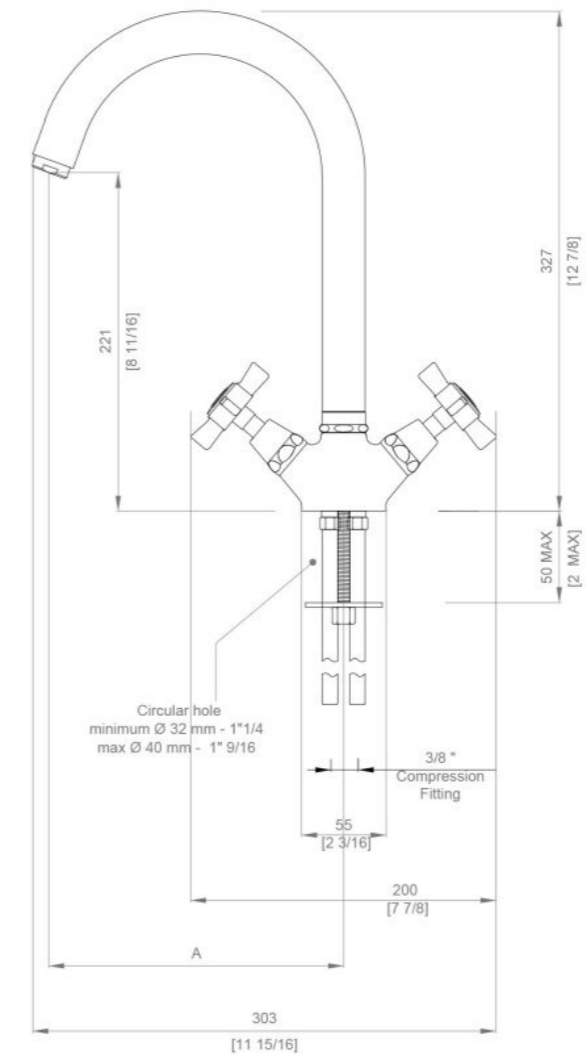

DESCRIZIONE  
DESCRIPTIONRubinetto  
Faucet

Rubinetto in ottone brunito con getto ad arco.  
Tap in burnished brass with curved gooseneck.

DATI TECNICI  
TECHNICAL INFO

ADJUSTABLE VERSUS FIXED SPRAY	Fixed Spray
DECK THICKNESS MAXIMUM	1 9/16"
DECK THICKNESS MINIMUM	0"
FITTING HOLE DIAMETER	1 1/4"
HANDLE TURN ANGLE	Quarter Turn
DEPTH / WIDTH	7 7/8"
TOTAL HEIGHT	12 7/8"
SPOUT HEIGHT JET	8 6/8"
INDEX MARKING	Hot/Cold
HOSE OR INLET CONNECTION SIZE	3/8" Female NPT
HOSE CONNECTION LENGTH	13 3/8"
NUMBER OF HANDLES	Two
NUMBER OF HOLES	One Hole
PRIMARY MATERIAL	Brass
SPOUT REACH	7 11/16"
SPOUT SWIVEL	Yes
SUGGESTED APPLICATION	Bar, Kitchen, Laundry
VALVE MATERIAL	Ceramic
PULL OUT AERATOR FUNCTION	no
INSTALLATION TYPE	TOP Mounted

DISEGNO TECNICO  
TECHNICAL DRAWINGS

A = 190 mm