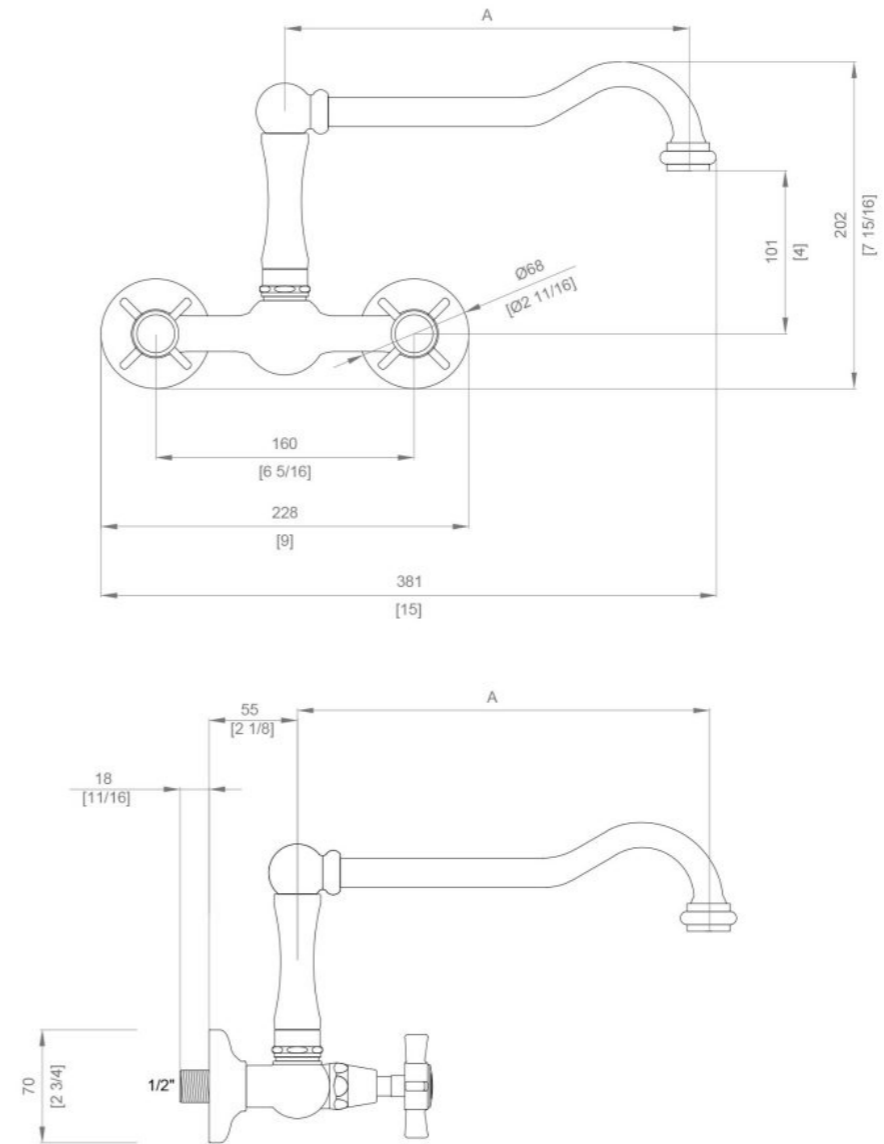

DESCRIZIONE DESCRIPTION

Rubinetto Faucet

Rubinetto a parete in ottone brunito.
Wall mounted tap in burnished brass.

DATI TECNICI TECHNICAL INFO

ADJUSTABLE VERSUS FIXED SPRAY	Fixed Spray
DECK THICKNESS MINIMUM	0"
FITTING HOLE DIAMETER	1 1/8"
HANDLE TURN ANGLE	Quarter Turn
DEPTH / WIDTH	8 12/16"
TOTAL HEIGHT	7 15/16"
INDEX MARKING	Hot/Cold
HOSE OR INLET CONNECTION SIZE	1/2" Male NPT
NUMBER OF HANDLES	Two
NUMBER OF HOLES	Two
PRIMARY MATERIAL	Brass
SPOUT REACH	9 13/16"
SPOUT SWIVEL	Yes
SUGGESTED APPLICATION	Bar, Kitchen, Laundry
VALVE MATERIAL	Ceramic
PULL OUT AERATOR FUNCTION	no
HANDLE SPREAD MAXIMUM	6 2/16"
INSTALLATION TYPE	Wall Mounted

DISEGNO TECNICO TECHNICAL DRAWINGS

A = 250/300 mm