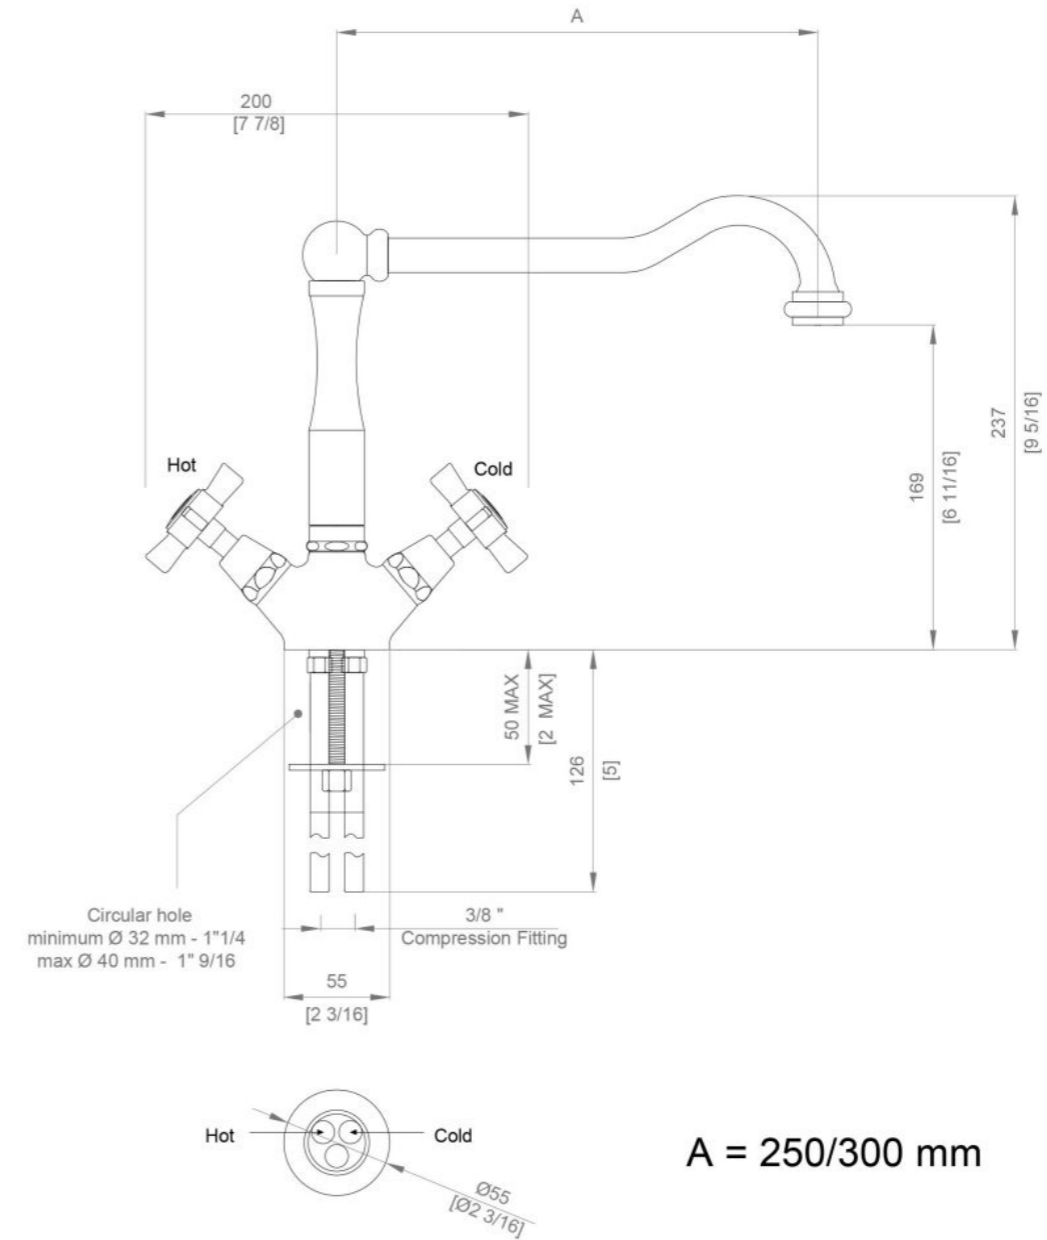

DESCRIZIONE DESCRIPTION

Rubinetto Faucet

Rubinetto in ottone brunito.
Burnished brass tap.

DATI TECNICI TECHNICAL INFO

ADJUSTABLE VERSUS FIXED SPRAY	Fixed Spray
DECK THICKNESS MAXIMUM	1 9/16"
DECK THICKNESS MINIMUM	0"
FITTING HOLE DIAMETER	1 1/4"
HANDLE TURN ANGLE	Quarter Turn
DEPTH / WIDTH	7 7/8"
TOTAL HEIGHT	9 7/16"
SPOUT HEIGHT JET	6 5/8"
INDEX MARKING	Hot/Cold
HOSE OR INLET CONNECTION SIZE	3/8" Female NPT
HOSE CONNECTION LENGTH	13 3/8"
NUMBER OF HANDLES	Two
NUMBER OF HOLES	One Hole
PRIMARY MATERIAL	Brass
SPOUT REACH	9 13/16"
SPOUT SWIVEL	Yes
SUGGESTED APPLICATION	Bar, Kitchen, Laundry
VALVE MATERIAL	Ceramic
PULL OUT AERATOR FUNCTION	no
INSTALLATION TYPE	Wall Mounted

DISEGNO TECNICO TECHNICAL DRAWINGS

A = 250/300 mm